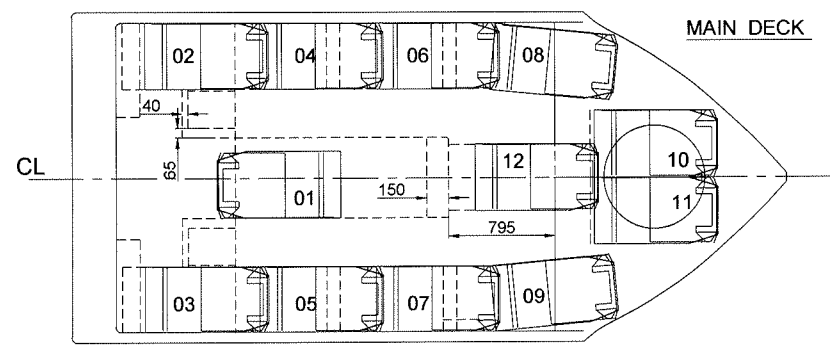

PROFILE VIEW

FR8 / FRONT VIEW

TOP VIEW

AFT VIEW

MAIN DECK

MAIN DIMENSIONS

Lo.a.	4930 mm
Breadth o.a.	2230 mm
Height	2590 mm
Capacity	12 Persons
Engine	DIESEL
Power	24 HP - 3600rpm
Weight(Unloaded)	2380 kg
Weight(Loaded)	3370 kg