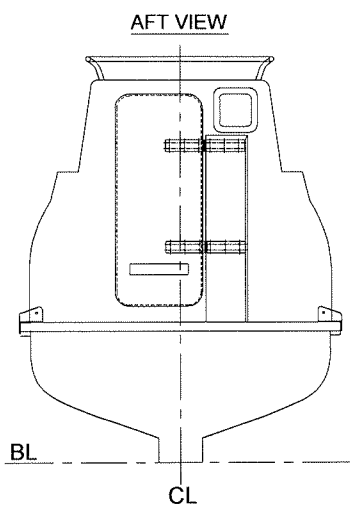

PROFILE VIEW

FR8 / FRONT VIEW

TOP VIEW

AFT VIEW

MAIN DECK

MAIN DIMENSIONS

Lo.a.	4930 mm
Breadth o.a.	2230 mm
Height	2590 mm
Capacity	12 Persons
Engine	DIESEL
Power	24 HP - 3600rpm
Weight(Unloaded)	2380 kg
Weight(Loaded)	3370 kg