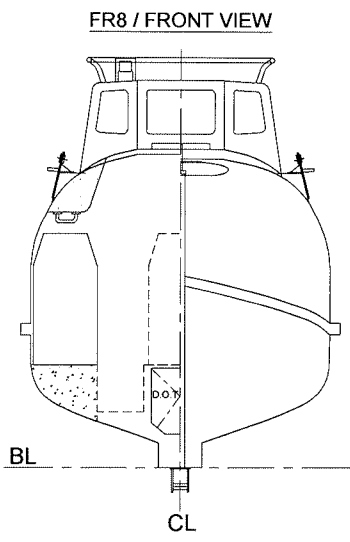

PROFILE VIEW

FR8 / FRONT VIEW

TOP VIEW

AFT VIEW

MAIN DECK

MAIN DIMENSIONS

Lo.a.	4930 mm
Breadth o.a.	2230 mm
Height	2590 mm
Capacity	12 Persons
Engine	DIESEL
Power	24 HP - 3600rpm
Weight(Unloaded)	2380 kg
Weight(Loaded)	3370 kg