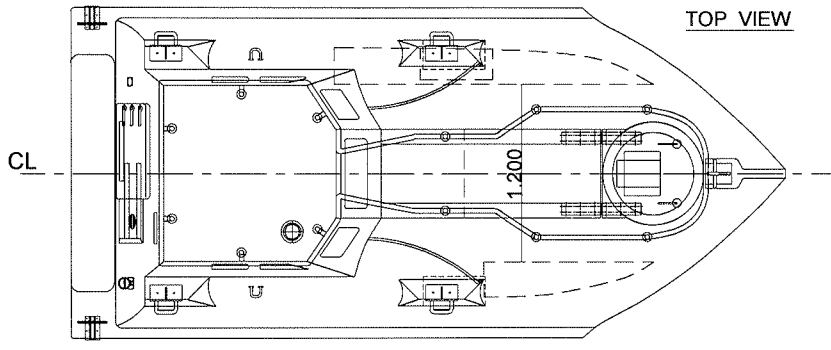

PROFILE VIEW

FR8 / FRONT VIEW

TOP VIEW

AFT VIEW

MAIN DECK

MAIN DIMENSIONS

Lo.a.	4930 mm
Breadth o.a.	2230 mm
Height	2590 mm
Capacity	12 Persons
Engine	DIESEL
Power	24 HP - 3600rpm
Weight(Unloaded)	2380 kg
Weight(Loaded)	3370 kg