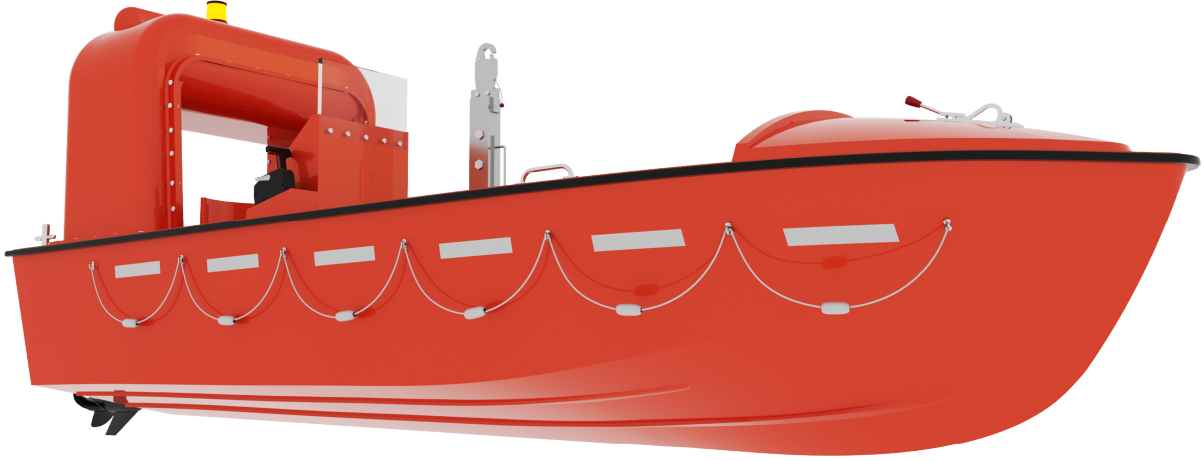

GEPÄ - FİBERGLAS SANAYİ ve TİCARET A.Ş.
GEPÄ - FIBERGLASS INDUSTRY & TRADE CO. INC.

G-RB4 RESCUE BOAT

MAIN DIMENSION:

Loa	5.41 m (inc. Propeller)
Beam	1.86 m
Capacity	6 persons
Engine	Diesel
Power	30/40/60 HP
Weight	1465